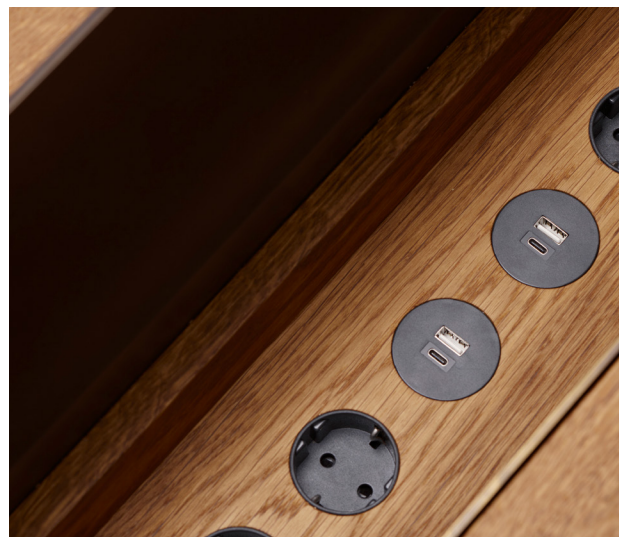

EDITIONEN

OHA - OFFICE HEINZELMANN AYADI

MASSIVE ATTACK

MASSIVE ATTACK is a solid table with continuous planks. The peculiarity of the table is the same thickness of the tabletop and the frame. A cable management system has been developed for the use as a conference table. The connections are located under a cover made of solid burnished brass. MASSIVE ATTACK can also be individually planned as a dining table and desk.

EDITION 13
MASSIVE ATTACK
Solid wood table
Smoked oak
Cable management optional
l. 4800 mm, w. 1350 mm, h. 750 mm, top thickness 60 mm
Price depending on size and material

EDITIONEN

OHA-OFFICE HEINZELMANN AYADI